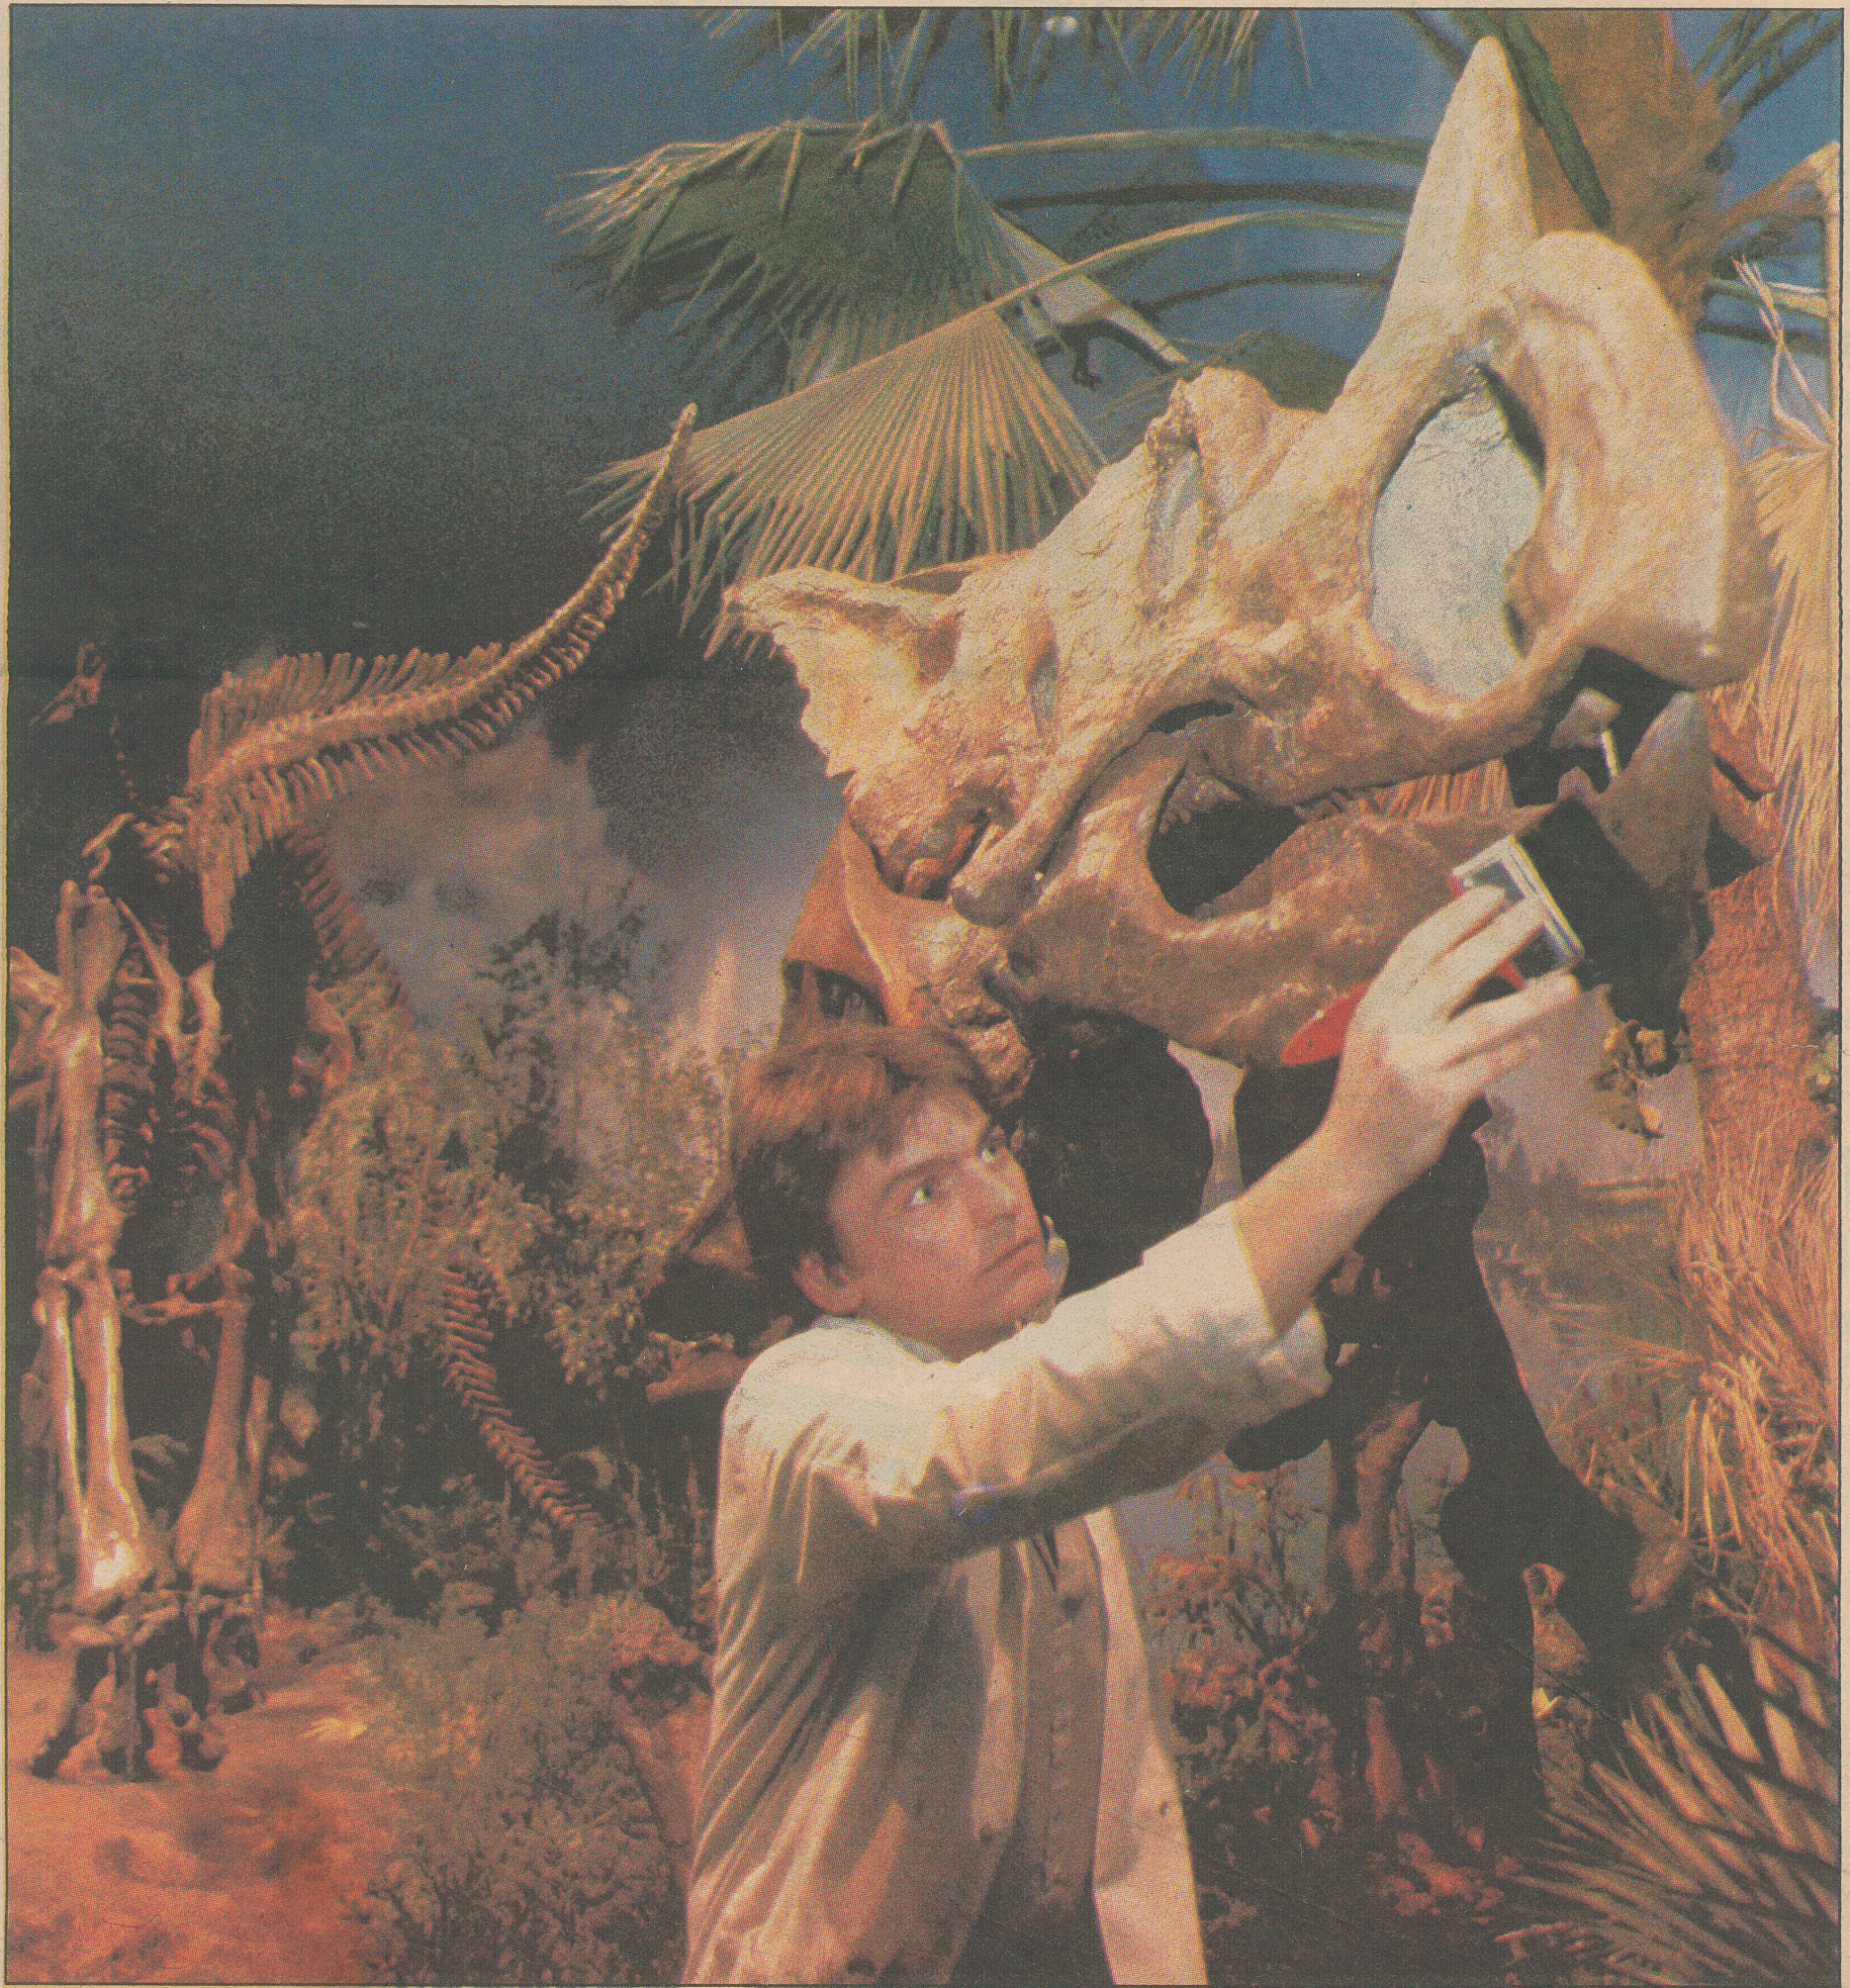

**THE ROM  
REOPENS**

# EVERYTHING OLD IS NEW AGAIN

**Photos by Hugh Wesley**

DINOSAUR skeletons, in simulated natural habitats, are featured in the vertebrate fossils gallery. This chasmosaurus dates back 75 million years.

**THE ROM  
REOPENS**

# EVERYTHING OLD IS NEW AGAIN

Photos by Hugh Wesley

DINOSAUR skeletons, in simulated natural habitats, are featured in the vertebrate fossils gallery. This chasmosaurus dates back 75 million years.